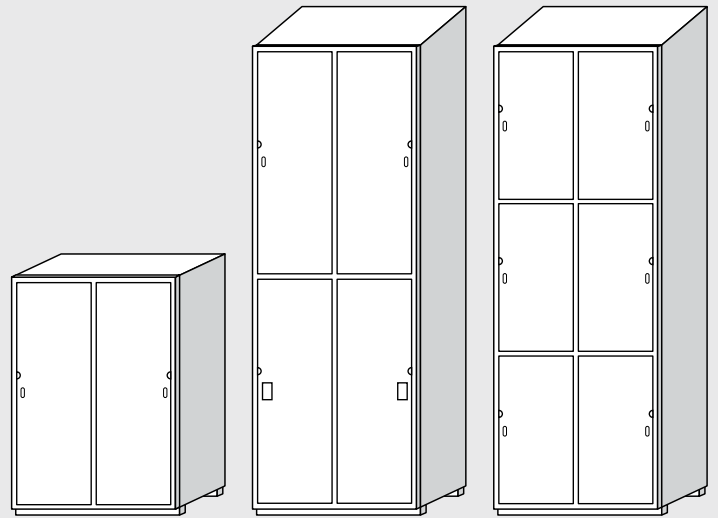

MDF Lockers

2-DOOR LOCKER

H: 900 mm
W: 720 mm
D: 550 mm

POA

4-DOOR LOCKER

H: 1950-1800 mm
W: 720 mm
D: 550 mm

POA

6-DOOR LOCKER

H: 1950-1800 mm
W: 720 mm
D: 550 mm

POA

MDF STUDENT LOCKERS

- \ 18mm MDF Door
- \ Steel Tube frame
- \ 1 x Shelf to each compartment
- \ Standard Lock System - Hasp & Staple
- \ Laminate Range available